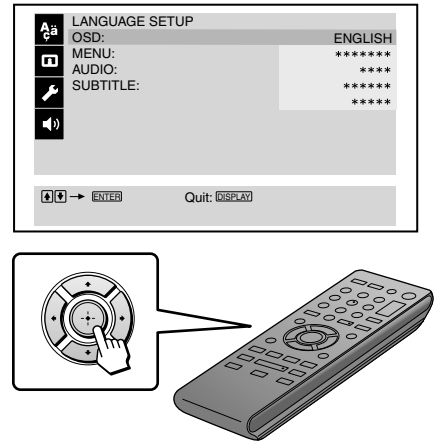

2

1

2

3

3

1

2

TIME/TEXT

PICTURE NAVI

AUDIO

SUBTITLE

MENU

CHAPTER

DISPLAY

FAST/SLOW PLAY